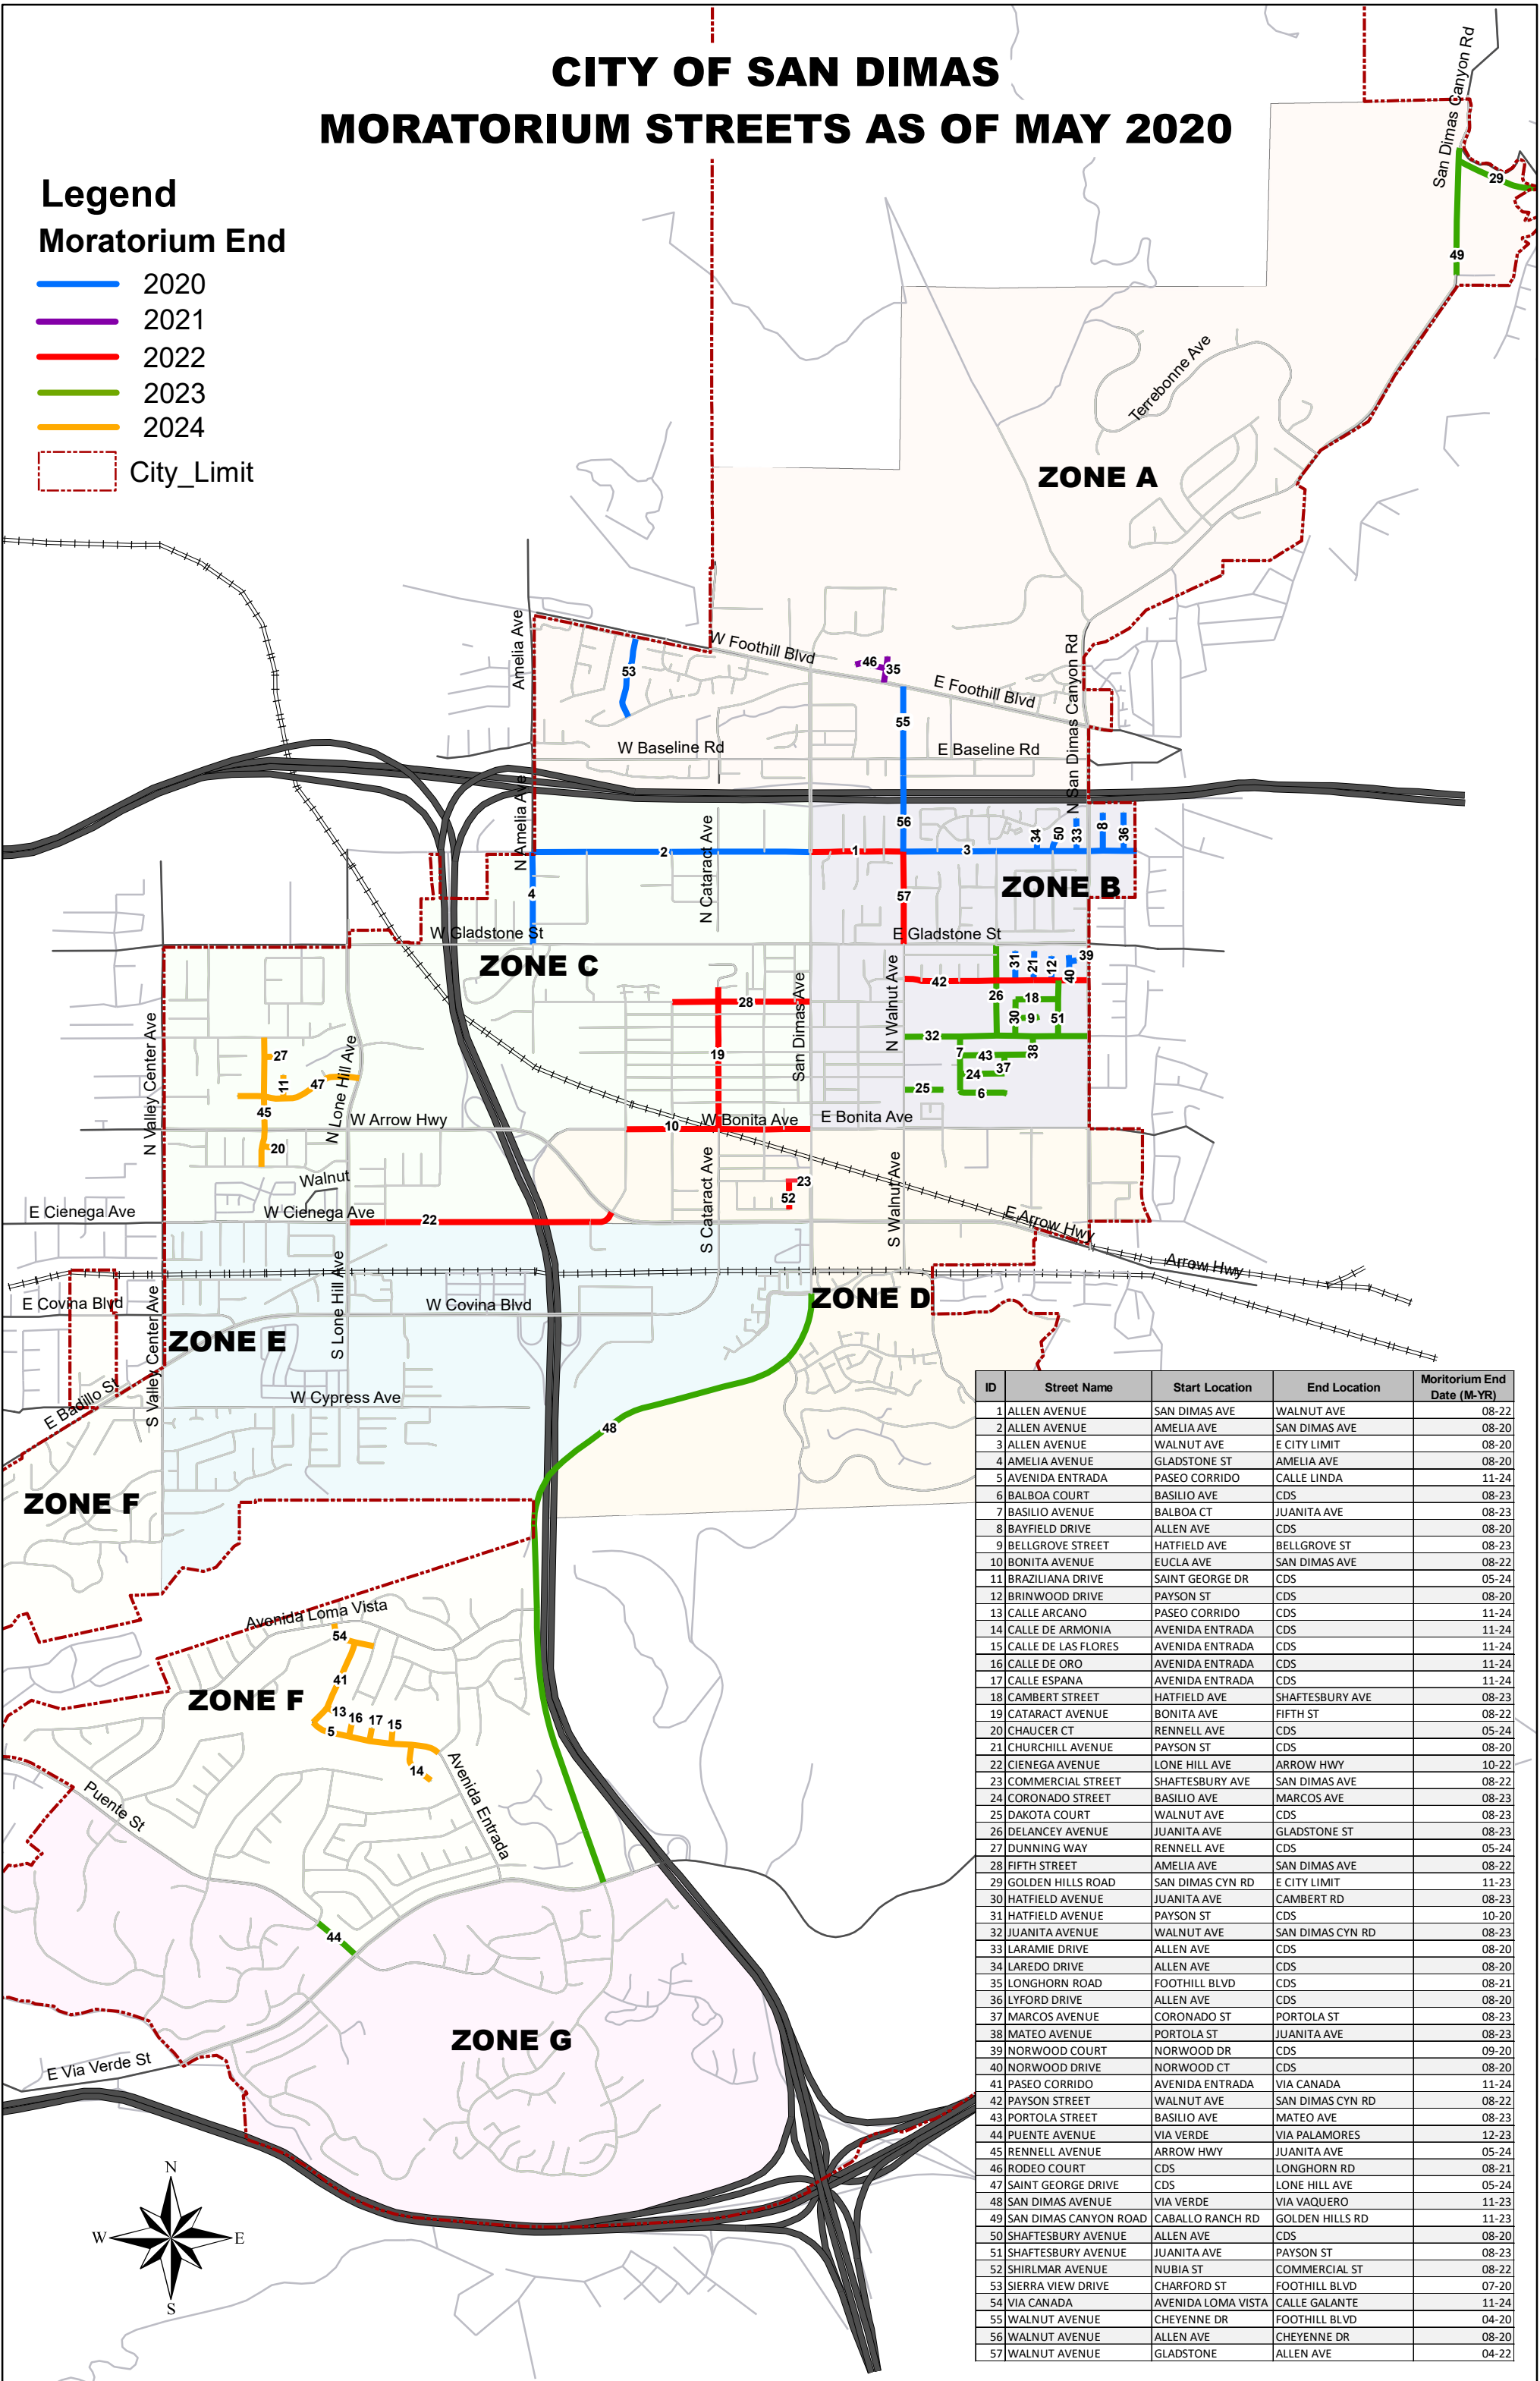

#### Moratorium End

2020

2021

2022

2023

2024

City\_Limit

ID	Street Name	Start Location	End Location	Moratorium End Date (M-YR)
1	ALLEN AVENUE	SAN DIMAS AVE	WALNUT AVE	08-22
2	ALLEN AVENUE	AMELIA AVE	SAN DIMAS AVE	08-20
3	ALLEN AVENUE	WALNUT AVE	E CITY LIMIT	08-20
4	AMELIA AVENUE	GLADSTONE ST	AMELIA AVE	08-20
5	AVENIDA ENTRADA	PASEO CORRIDO	CALLE LINDA	11-24
6	BALBOA COURT	BASILIO AVE	CDS	08-23
7	BASILIO AVENUE	BALBOA CT	JUANITA AVE	08-23
8	BAYFIELD DRIVE	ALLEN AVE	CDS	08-20
9	BELMGROVE STREET	HATFIELD AVE	BELMGROVE ST	08-23
10	BONITA AVENUE	EUCLA AVE	SAN DIMAS AVE	08-22
11	BRAZILIANA DRIVE	SAINT GEORGE DR	CDS	05-24
12	BRINWOOD DRIVE	PAYSON ST	CDS	08-20
13	CALLE ARCANO	PASEO CORRIDO	CDS	11-24
14	CALLE DE ARMONIA	AVENIDA ENTRADA	CDS	11-24
15	CALLE DE LAS FLORES	AVENIDA ENTRADA	CDS	11-24
16	CALLE DE ORO	AVENIDA ENTRADA	CDS	11-24
17	CALLE ESPANA	AVENIDA ENTRADA	CDS	11-24
18	CAMBERT STREET	HATFIELD AVE	SHAFTESBURY AVE	08-23
19	CATARACT AVENUE	BONITA AVE	FIFTH ST	08-22
20	CHAUCER CT	RENNELL AVE	CDS	05-24
21	CHURCHILL AVENUE	PAYSON ST	CDS	08-20
22	CIENEGA AVENUE	LONE HILL AVE	ARROW HWY	10-22
23	COMMERCIAL STREET	SHAFTESBURY AVE	SAN DIMAS AVE	08-22
24	CORONADO STREET	BASILIO AVE	MARCOS AVE	08-23
25	DAKOTA COURT	WALNUT AVE	CDS	08-23
26	DELANCEY AVENUE	JUANITA AVE	GLADSTONE ST	08-23
27	DUNNING WAY	RENNELL AVE	CDS	05-24
28	FIFTH STREET	AMELIA AVE	SAN DIMAS AVE	08-22
29	GOLDEN HILLS ROAD	SAN DIMAS CYN RD	E CITY LIMIT	11-23
30	HATFIELD AVENUE	JUANITA AVE	CAMBERT RD	08-23
31	HATFIELD AVENUE	PAYSON ST	CDS	10-20
32	JUANITA AVENUE	WALNUT AVE	SAN DIMAS CYN RD	08-23
33	LARAMIE DRIVE	ALLEN AVE	CDS	08-20
34	LAREDO DRIVE	ALLEN AVE	CDS	08-20
35	LONGHORN ROAD	FOOTHILL BLVD	CDS	08-21
36	LYFORD DRIVE	ALLEN AVE	CDS	08-20
37	MARCOS AVENUE	CORONADO ST	PORTOLA ST	08-23
38	MATEO AVENUE	PORTOLA ST	JUANITA AVE	08-23
39	NORWOOD COURT	NORWOOD DR	CDS	09-20
40	NORWOOD DRIVE	NORWOOD CT	CDS	08-20
41	PASEO CORRIDO	AVENIDA ENTRADA	VIA CANADA	11-24
42	PAYSON STREET	WALNUT AVE	SAN DIMAS CYN RD	08-22
43	PORTOLA STREET	BASILIO AVE	MATEO AVE	08-23
44	PUENTE AVENUE	VIA VERDE	VIA PALAMORES	12-23
45	RENNELL AVENUE	ARROW HWY	JUANITA AVE	05-24
46	RODEO COURT	CDS	LONGHORN RD	08-21
47	SAINT GEORGE DRIVE	CDS	LONE HILL AVE	05-24
48	SAN DIMAS AVENUE	VIA VERDE	VIA VAQUERO	11-23
49	SAN DIMAS CANYON ROAD	CABALLO RANCH RD	GOLDEN HILLS RD	11-23
50	SHAFTESBURY AVENUE	ALLEN AVE	CDS	08-20
51	SHAFTESBURY AVENUE	JUANITA AVE	PAYSON ST	08-23
52	SHIRLMAR AVENUE	NUBIA ST	COMMERCIAL ST	08-22
53	SIERRA VIEW DRIVE	CHARFORD ST	FOOTHILL BLVD	07-20
54	VIA CANADA	AVENIDA LOMA VISTA	CALLE GALANTE	11-24
55	WALNUT AVENUE	CHEYENNE DR	FOOTHILL BLVD	04-20
56	WALNUT AVENUE	ALLEN AVE	CHEYENNE DR	08-20
57	WALNUT AVENUE	GLADSTONE	ALLEN AVE	04-22